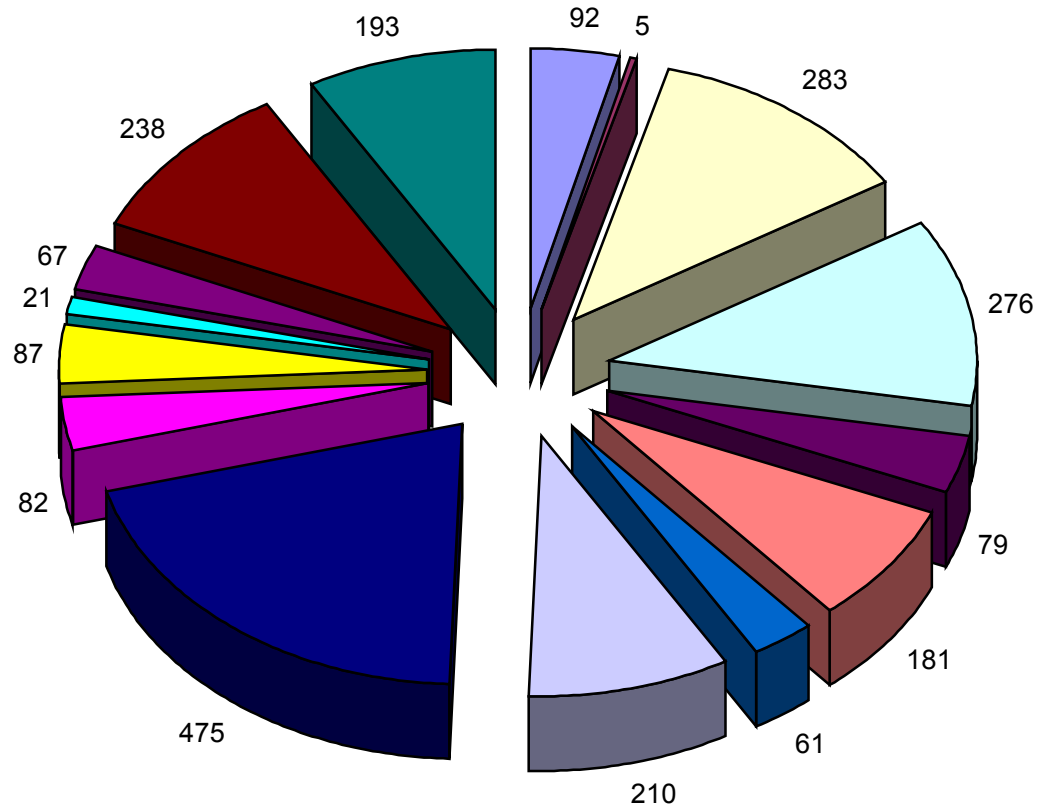

Benefit enquiries by type

Debt	Discrimination	Income Support	Housing Benefit	Pension Credits
Tax Credits	Social Fund	Sickness Benefits	Disability Benefits	Jobseekers Allowance
Retirement Pension	Nat.Ins.Contributions	Child Support	Council Tax Benefit	Other Benefits