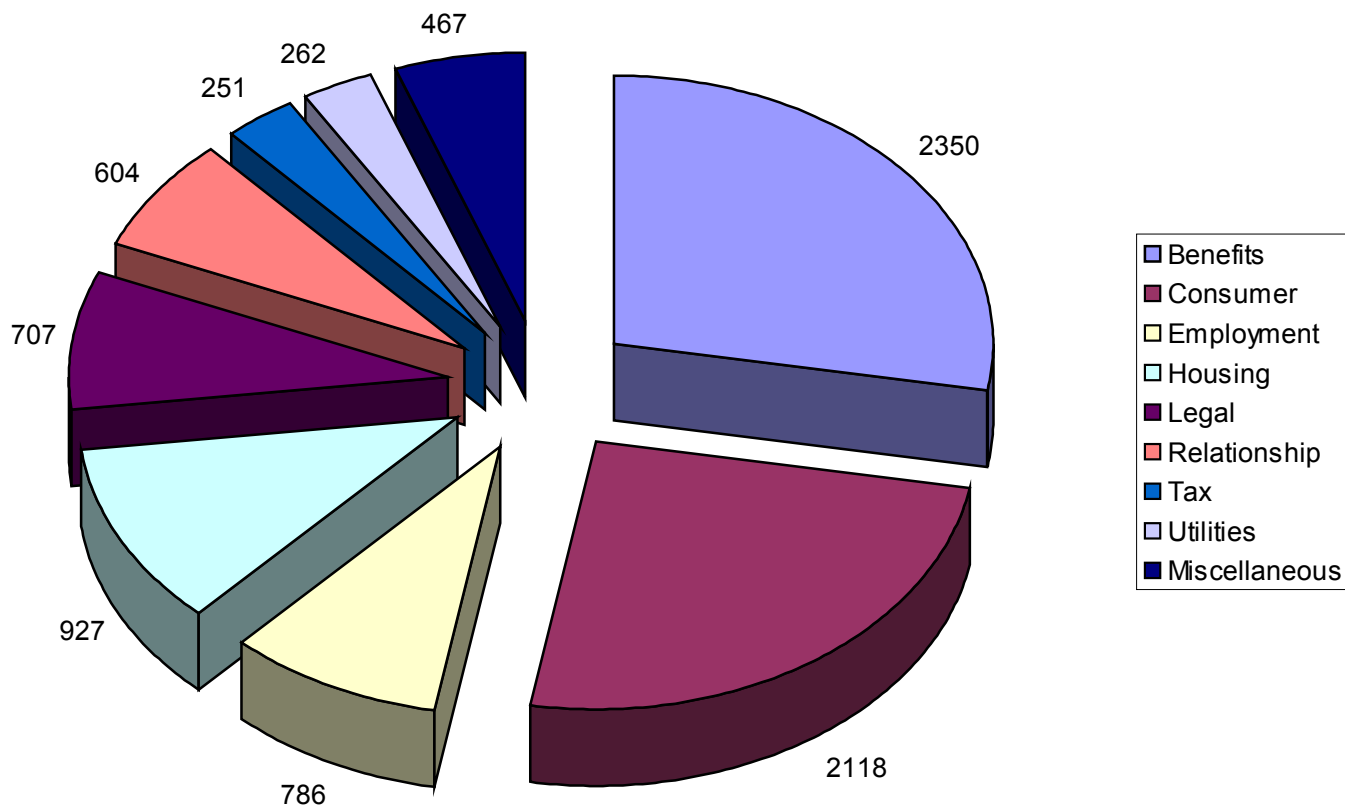

New enquiries by type