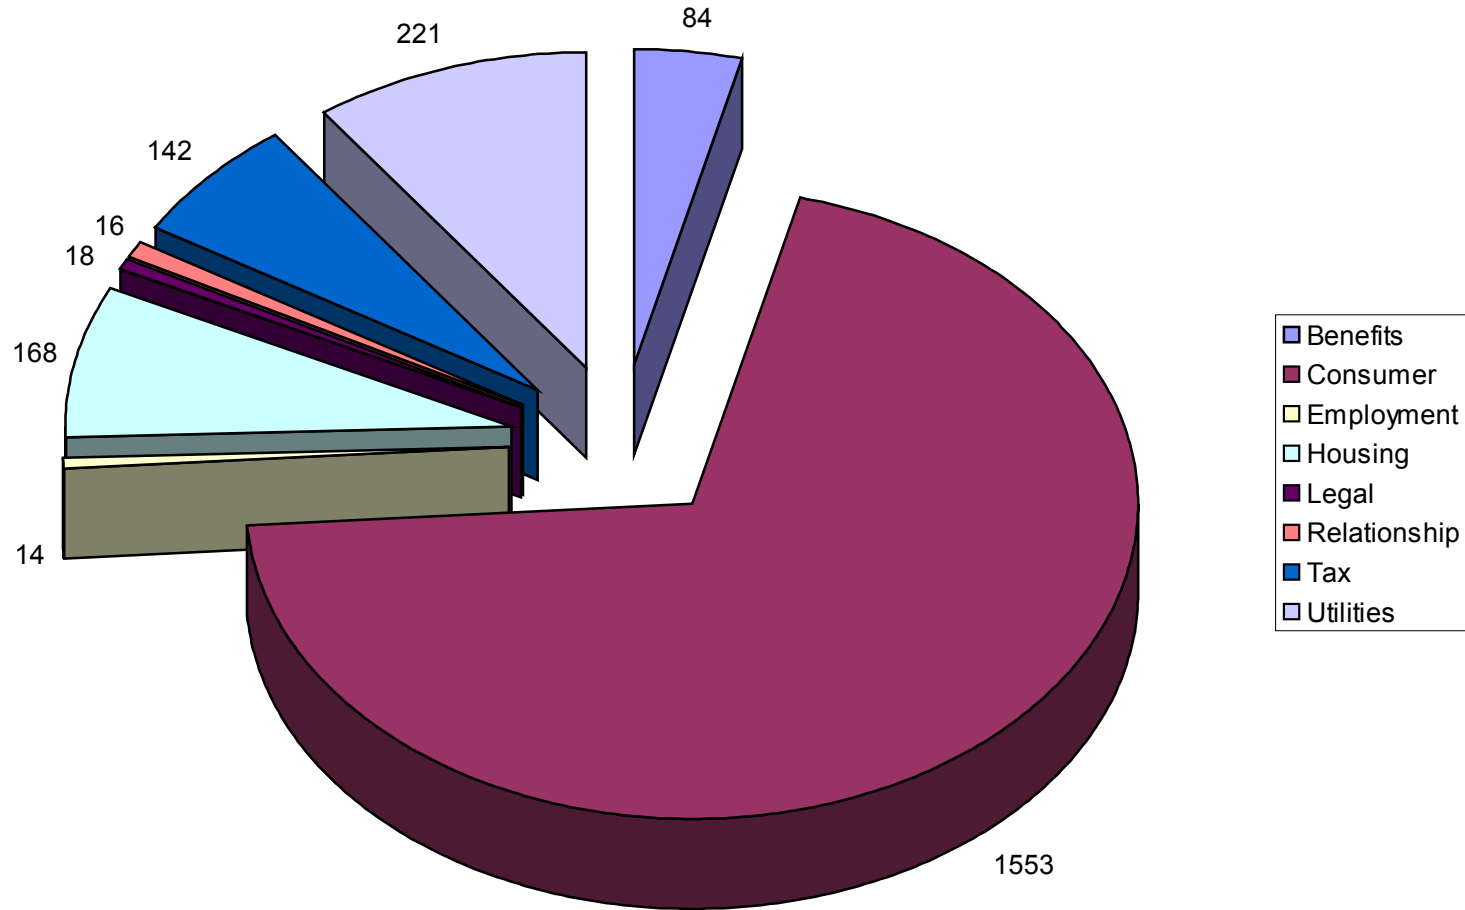

Debt enquiries by creditor type

New enquiries by type

Benefit enquiries by type

Debt	Discrimination	Income Support	Housing Benefit	Pension Credits
Tax Credits	Social Fund	Sickness Benefits	Disability Benefits	Jobseekers Allowance
Retirement Pension	Nat.Ins.Contributions	Child Support	Council Tax Benefit	Other Benefits

Enquiries by Town/Parish

Unknown	Breage	Cadgwith	Camborne	Carharack	Carn Brea	Constantine	Crowan
Cury	Germoe	Grade Ruan	Gunwalloe	Gweek	Helston	Illogan	Landewednack
Lanner	Mabe	Mannaccan	Mawgan	Mawnan Smith	Mullion	Porthleven	Portreath
Redruth	Sithney	St Day	St Keverne	Stithians	Wendron	Out of District	